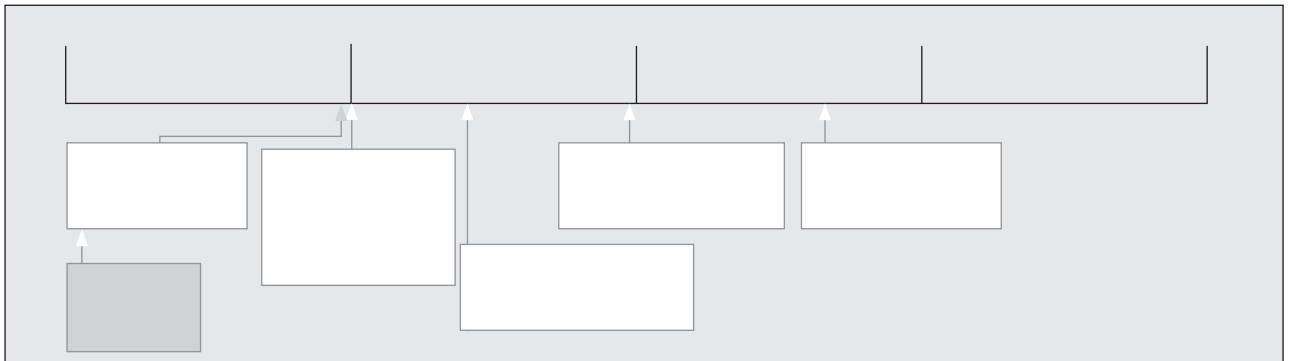

Rome: Republic to Empire

ESSENTIAL QUESTION

How does geography influence the way people live?

GUIDING QUESTIONS

1. What effect did geography have on the rise of Roman civilization?
2. How did Rome become a great power?

Rome: Republic to Empire

Tiber River	Seven Hills

Rome: Republic to Empire

//////, Glue Foldable here

NAME _____ DATE _____ CLASS _____

netw orks

Rome: Republic to Empire

////// ,Glue Foldable here